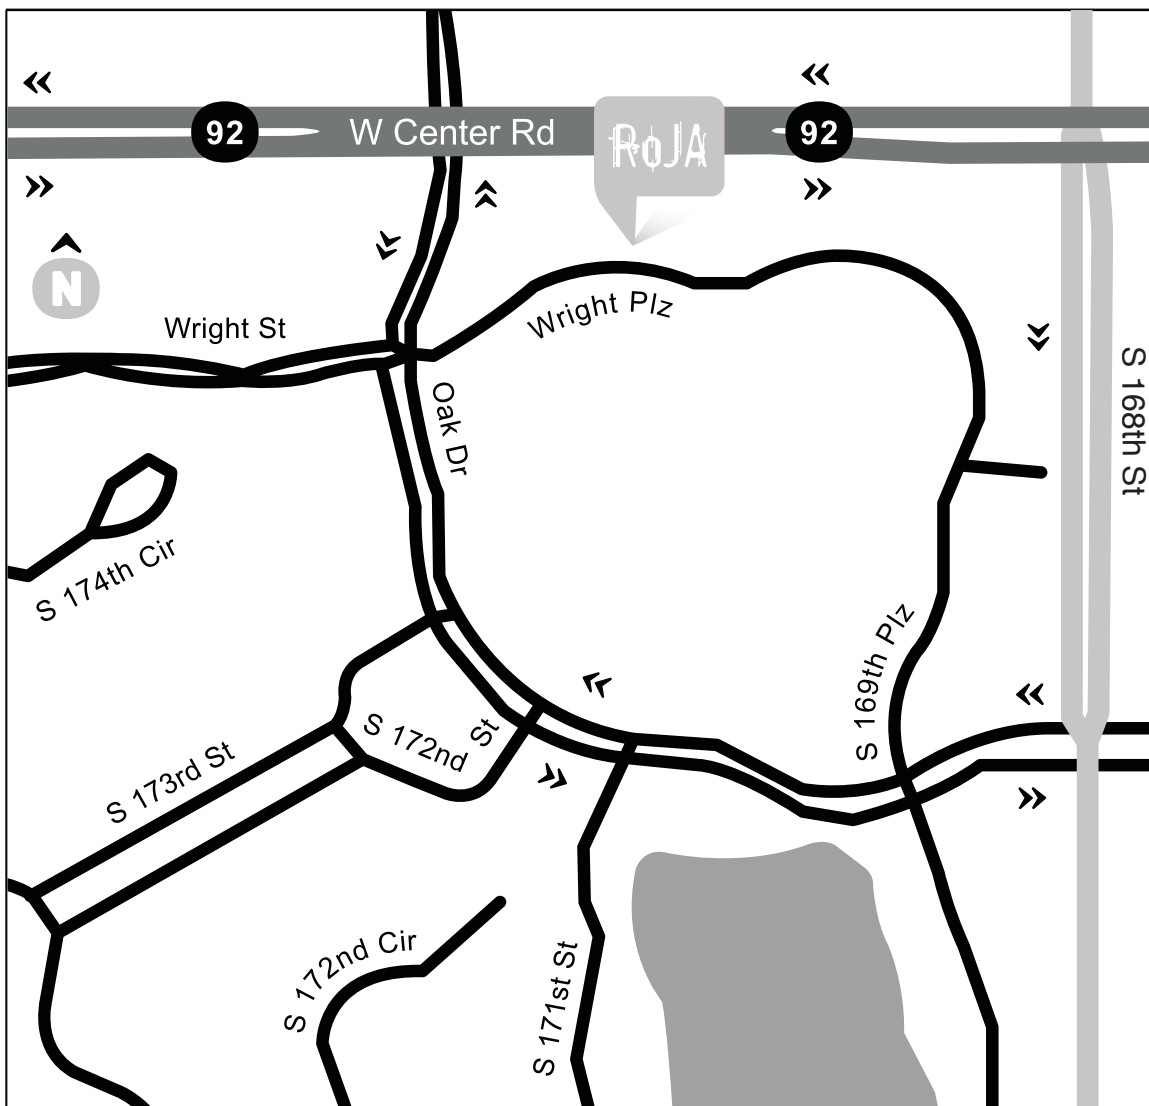

DIRECTIONS | OMAHA, NE.

ROJA | Mexican Grill \$ Margarita Bar

17010 Wright PLaza | Omaha | Nebraska | 68130

» Roja is located just off Center and west of 168th Street. You can't miss us! For further directions, call 333-7652 and we'll lead your way!